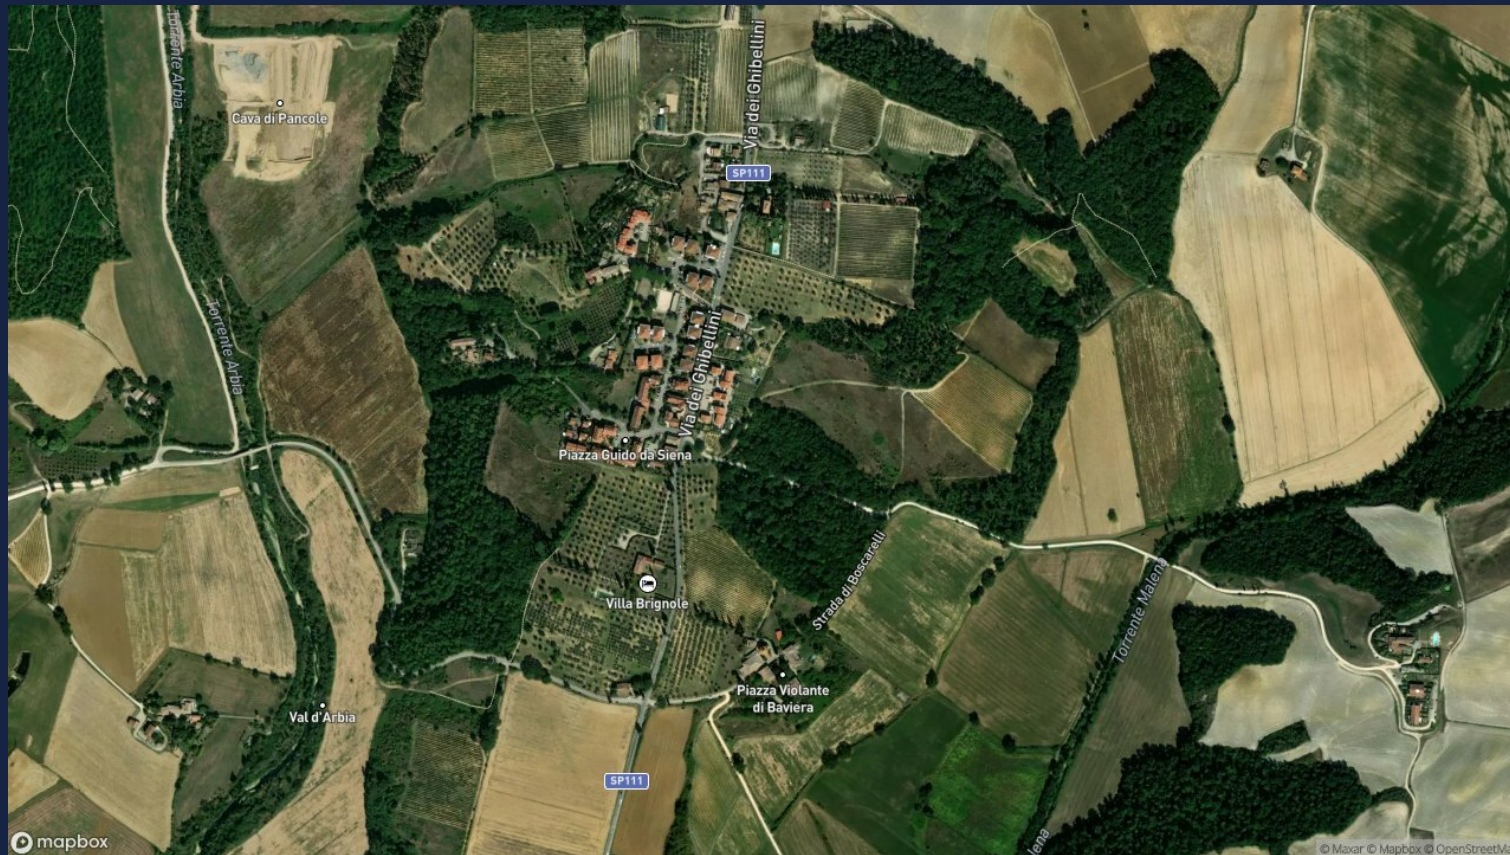

## Description

This charming 18th century villa, now used as a B & B, is located only two kilometers from Monteperti, the site of the historic battle of 1260 between Guelphs and Ghibellines. It measures approximately 1000sqm and is divided into 24 apartments, of which 14 already in operation. The property is completed by 8ha of land with swimming pool and olive grove.

### Location

Located a 10-minute drive from Siena along the Siena-Bettolle motorway junction at the exit of Casetta Monteperti, direction Monteperti for 2 km. Places of interest such as Castelnuovo Berardenga, Rapolano Terme and Asciano are less than 20Km away. Cities like Perugia and Arezzo are about 80 and 100, respectively.

## Location Overview